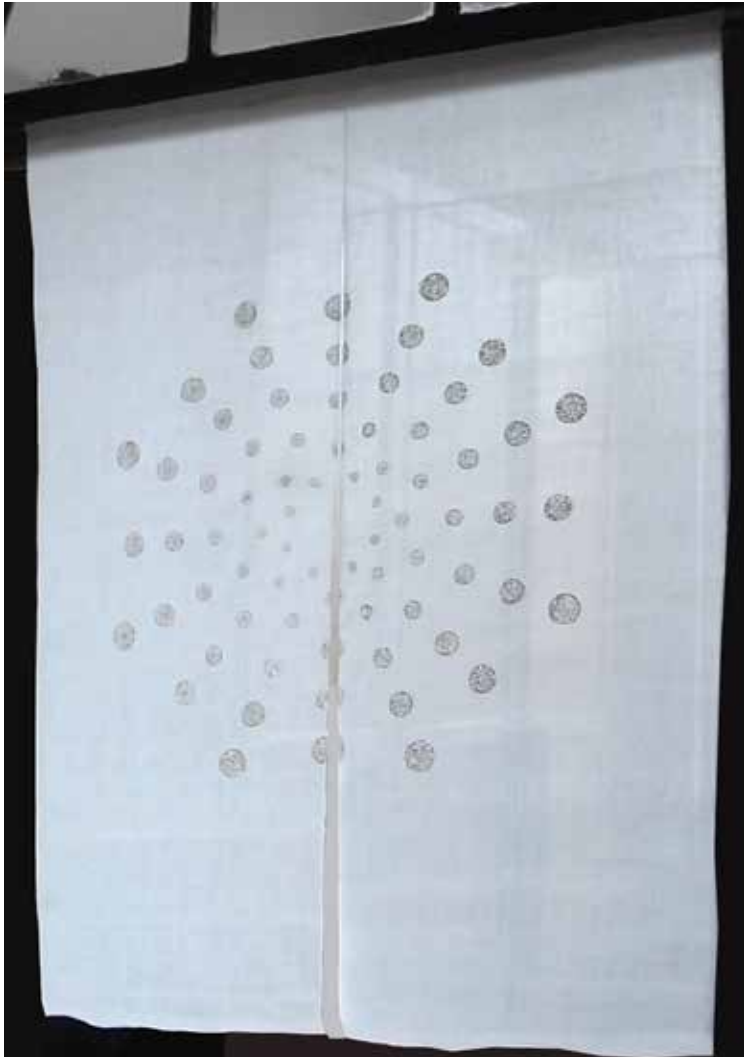

HANGINGS
DOORS

NEW
COLLECTION

Hangings fabrics doors - Fullmoon

Size HxLxP : 130 x 90 cm

Ramie fabric with gold leaves and eggshells

Hangings fabrics doors - Square place

Size HxLxP : 130 x 90 cm

Ramie fabric with eggshells

Hangings fabrics doors - Ginkgo

Ramie fabric with gold leaves
and eggshells

Size HxLxP : 130 x 90 cm

Hangings fabrics doors - Gingko

Ramie fabric with gold leaves
and eggshells

Size HxLxP : 130 x 90 cm

Hangings fabrics doors - Moonrise

Size HxLxP : 130 x 90 cm

Hemp fabric with gold leaves and eggshells

Hangings fabrics doors - Moonlight

Size HxLxP : 130 x 90 cm

Indigo fabric with gold leaves and eggshells

Hangings fabrics doors - Moonlight

Size HxLxP : 130 x 90 cm

Indigo fabric with gold leaves and eggshells

AT THE BEIJING DESIGN WEEK OCTOBER 2015

gcdkdesign@hotmail.com
ID wechat : gwendeker
www.gcdkdesign.com
www.gcdkdesign.canalblog.com

CHINA - BEIJING