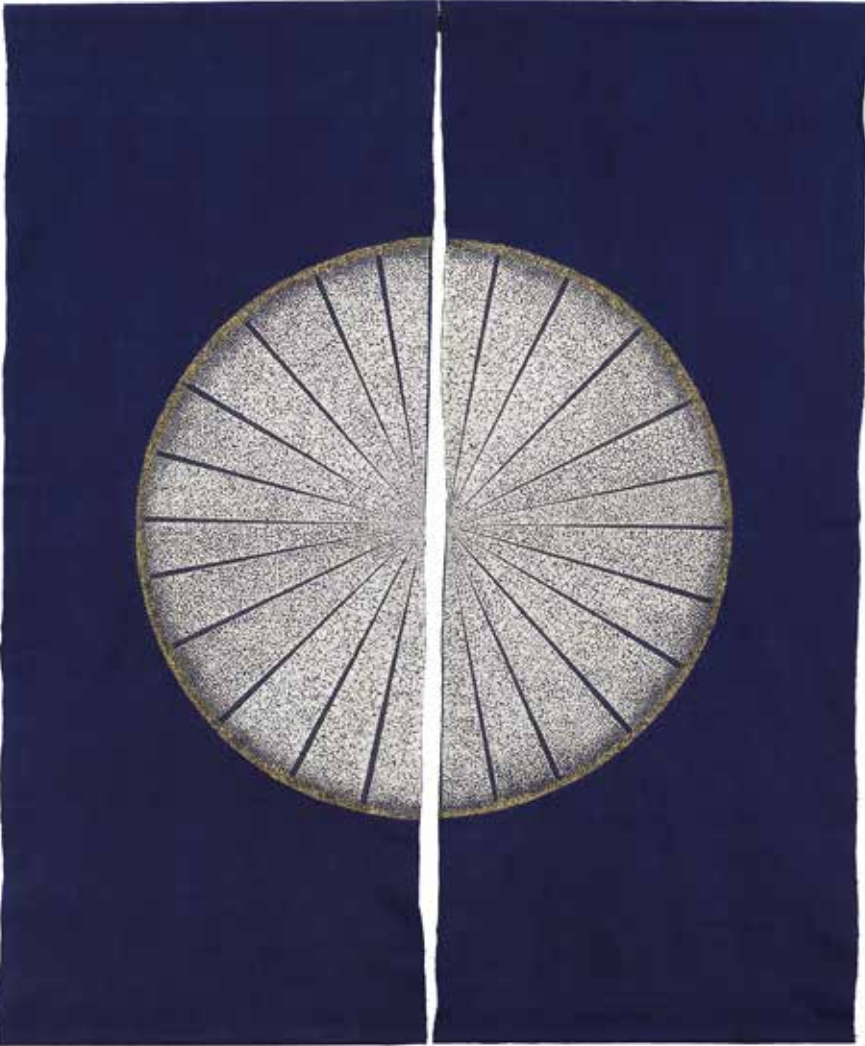

Size HxLxP : 130 x 90 cm

Hemp fabric with gold leaves and eggshells

Hangings fabrics doors - Moonlight

Size HxLxP : 130 x 90 cm

Indigo fabric with gold leaves and eggshells

Hangings fabrics doors - Moonlight

Size HxLxP : 130 x 90 cm

Indigo fabric with gold leaves and eggshells

AT THE BEIJING DESIGN WEEK OCTOBER 2015

gcdkdesign@hotmail.com
ID wechat : gwendeker
www.gcdkdesign.com
www.gcdkdesign.canalblog.com

CHINA - BEIJING