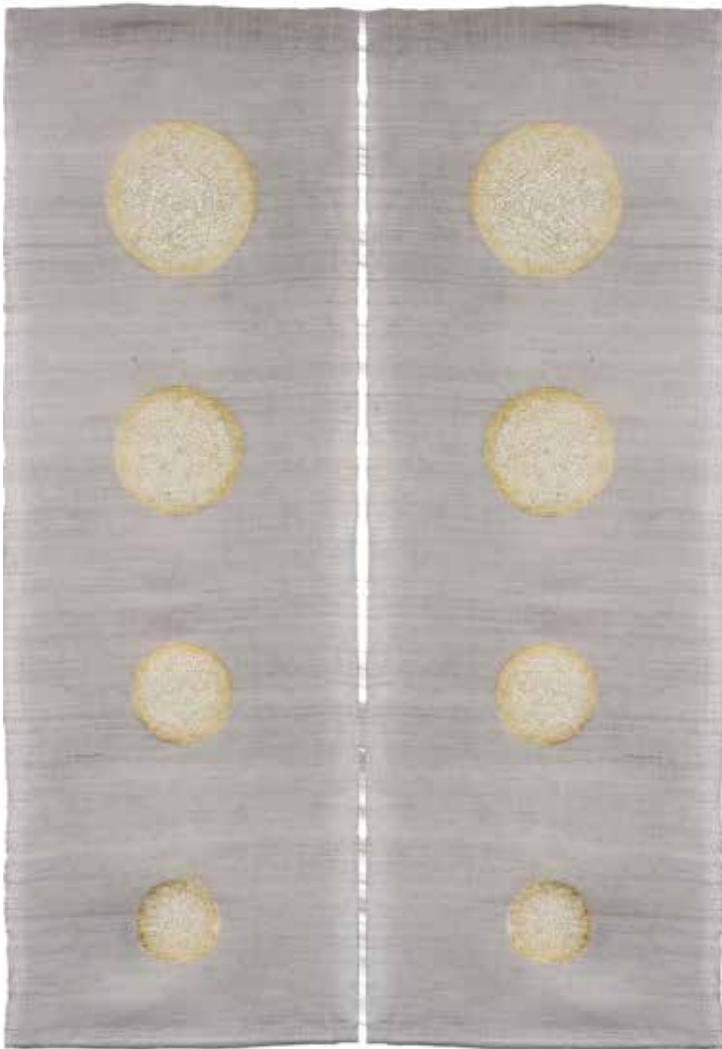

Hangings fabrics doors - Ginkgo

Ramie fabric with gold leaves
and eggshells

Size HxLxP : 130 x 90 cm

Hangings fabrics doors - Gingko

Ramie fabric with gold leaves
and eggshells

Size HxLxP : 130 x 90 cm

Hangings fabrics doors - Moonrise

Size HxLxP : 130 x 90 cm

Hemp fabric with gold leaves and eggshells

Hangings fabrics doors - Moonlight

Size HxLxP : 130 x 90 cm

Indigo fabric with gold leaves and eggshells

Hangings fabrics doors - Moonlight

Size HxLxP : 130 x 90 cm

Indigo fabric with gold leaves and eggshells

AT THE BEIJING DESIGN WEEK OCTOBER 2015

gcdkdesign@hotmail.com
ID wechat : gwendeker
www.gcdkdesign.com
www.gcdkdesign.canalblog.com

CHINA - BEIJING